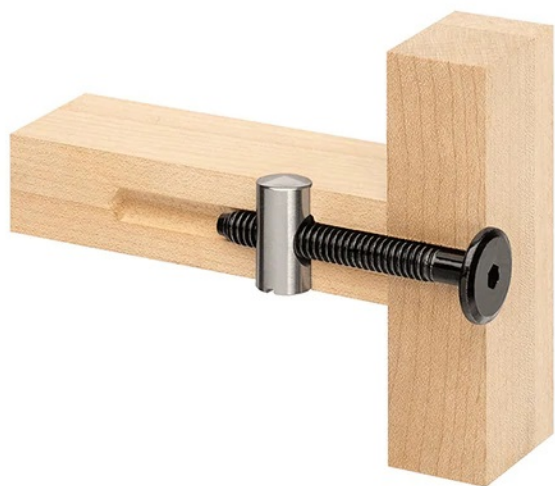

PRODUCT SHEET

Description:

Cross Dowel $\varnothing 10 \times 30 \text{mm} (15+15)$, M6, Steel, Bright Zinc Plated

Item number:

12.07.150-0

Units	Box	Carton	HS Code	Barcode
Pcs.	1	1000	7318190090	
				5704866023146